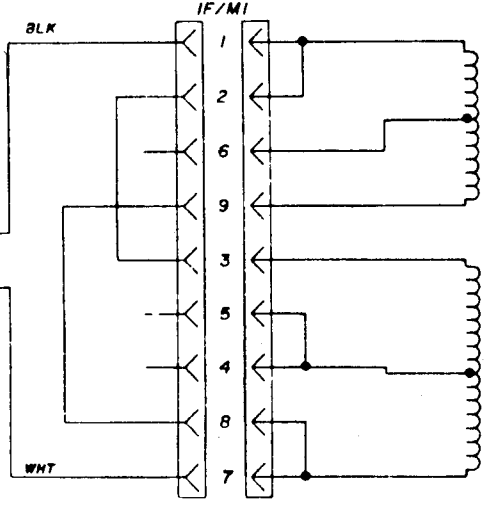

44 Power Wiring Diagram

**THIS CONFIGURATION FOR 115 V**

FOR LOWER LINE VOLTAGES  
OR 230 VOLT OPERATION  
SEE SAMPLES BELOW

**JUMPERS FOR VOLTAGE VARIATION**

<u>230/218/206 VOLTS</u>	<u>100/105 VOLTS</u>
IF1 - 4A SLO BLO	IF1 - 8A SLO BLO
IV1 - 275V VARISTOR	IV1 - 130V VARISTOR