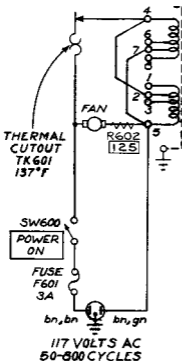

PRIMARY CONNECTED FOR  
234VAC OPERATION

NOTE:  
USE DC FAN  
ABOVE 60 CYCLES