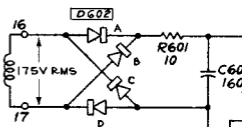

PRIMARY CONNECTED FOR  
234VAC OPERATION

NOTE:  
USE DC FAN  
ABOVE 60 CYCLES