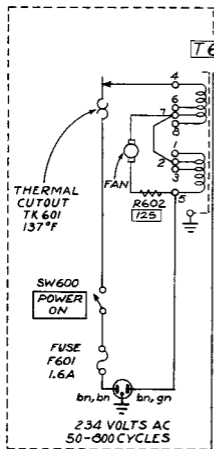

PRIMARY CONNECTED FOR  
234VAC OPERATION

NOTE:  
USE DC FAN  
ABOVE 60 CYCLES