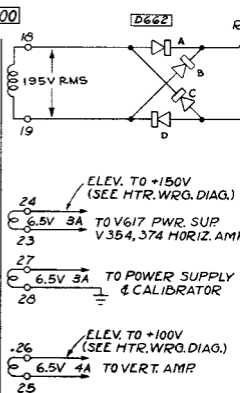

PRIMARY CONNECTED FOR  
234VAC OPERATION

NOTE:  
USE DC FAN  
ABOVE 60 CYCLES