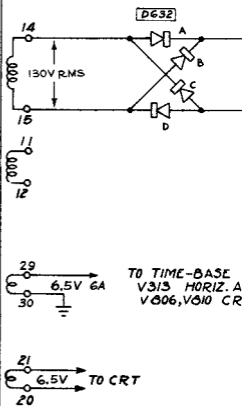

PRIMARY CONNECTED FOR  
234VAC OPERATION

NOTE:  
USE DC FAN  
ABOVE 60 CYCLES